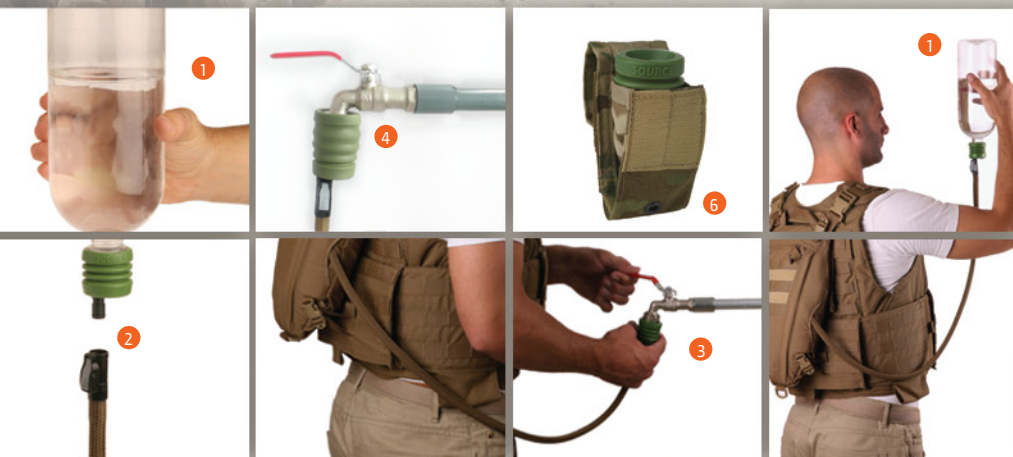

6 UTA With Pouch

Custom pouch for UTA, equipped with Molle attachment system to mount easily on vest or ruck sack. Pouch keeps the UTA from getting lost, clean and accessible.

UTA Olive

4503400000

Dimensions